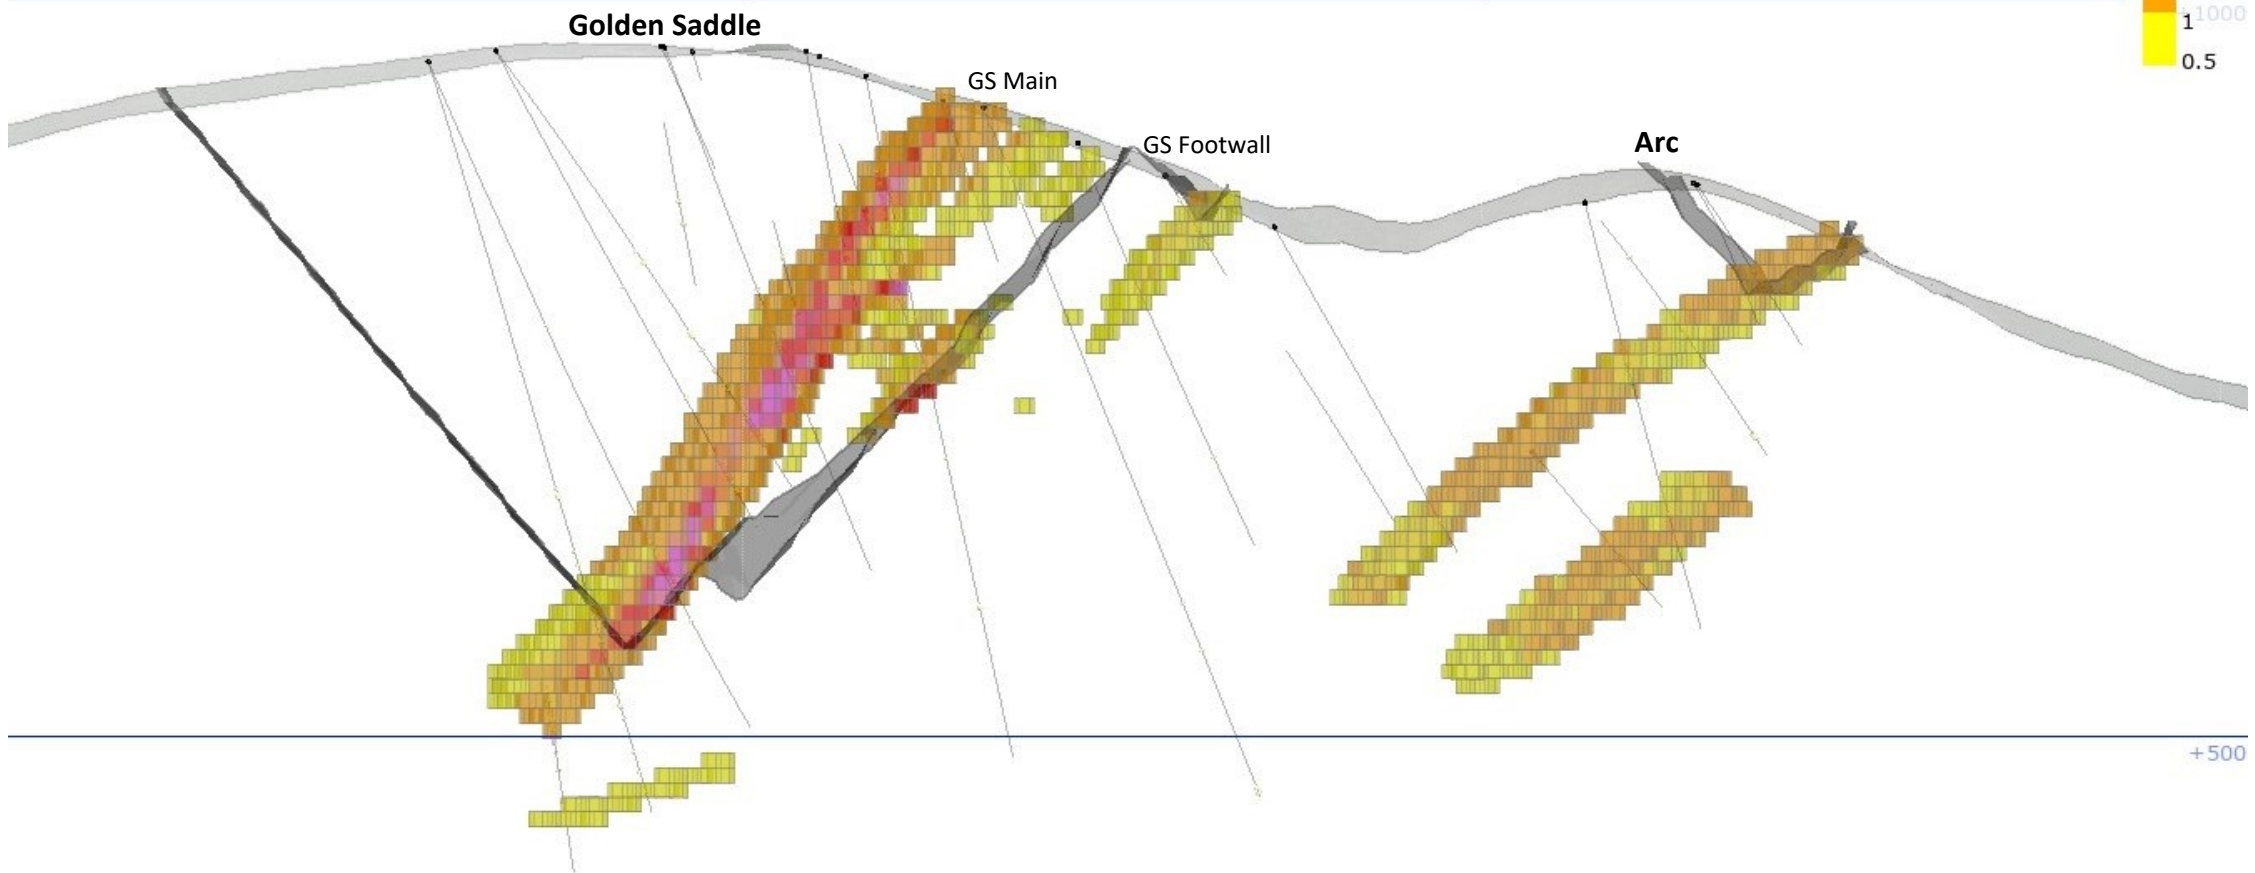

2019 Resource Estimate

2018 Resource Estimate

White Gold Property
Golden Saddle & Arc
Section A: Cross-Section Looking NE
2018 Block Model >0.5 g/t Au & Whittle Pit Shells

**White Gold Property
Golden Saddle
Section B: Cross-Section Looking NE
2019 Block Model >0.5 g/t Au & Whittle Pit Shells**

**White Gold Property
Golden Saddle
Section B: Cross-Section Looking NE
2018 Block Model >0.5 g/t Au & Whittle Pit Shells**

White Gold Property Oblique View of the Golden Saddle & Arc Looking East 2019 Block Model >0.5 g/t Au & Whittle Pit Shells

White Gold Property Oblique View of the Golden Saddle & Arc Looking East 2018 Block Model >0.5 g/t Au & Whittle Pit Shells