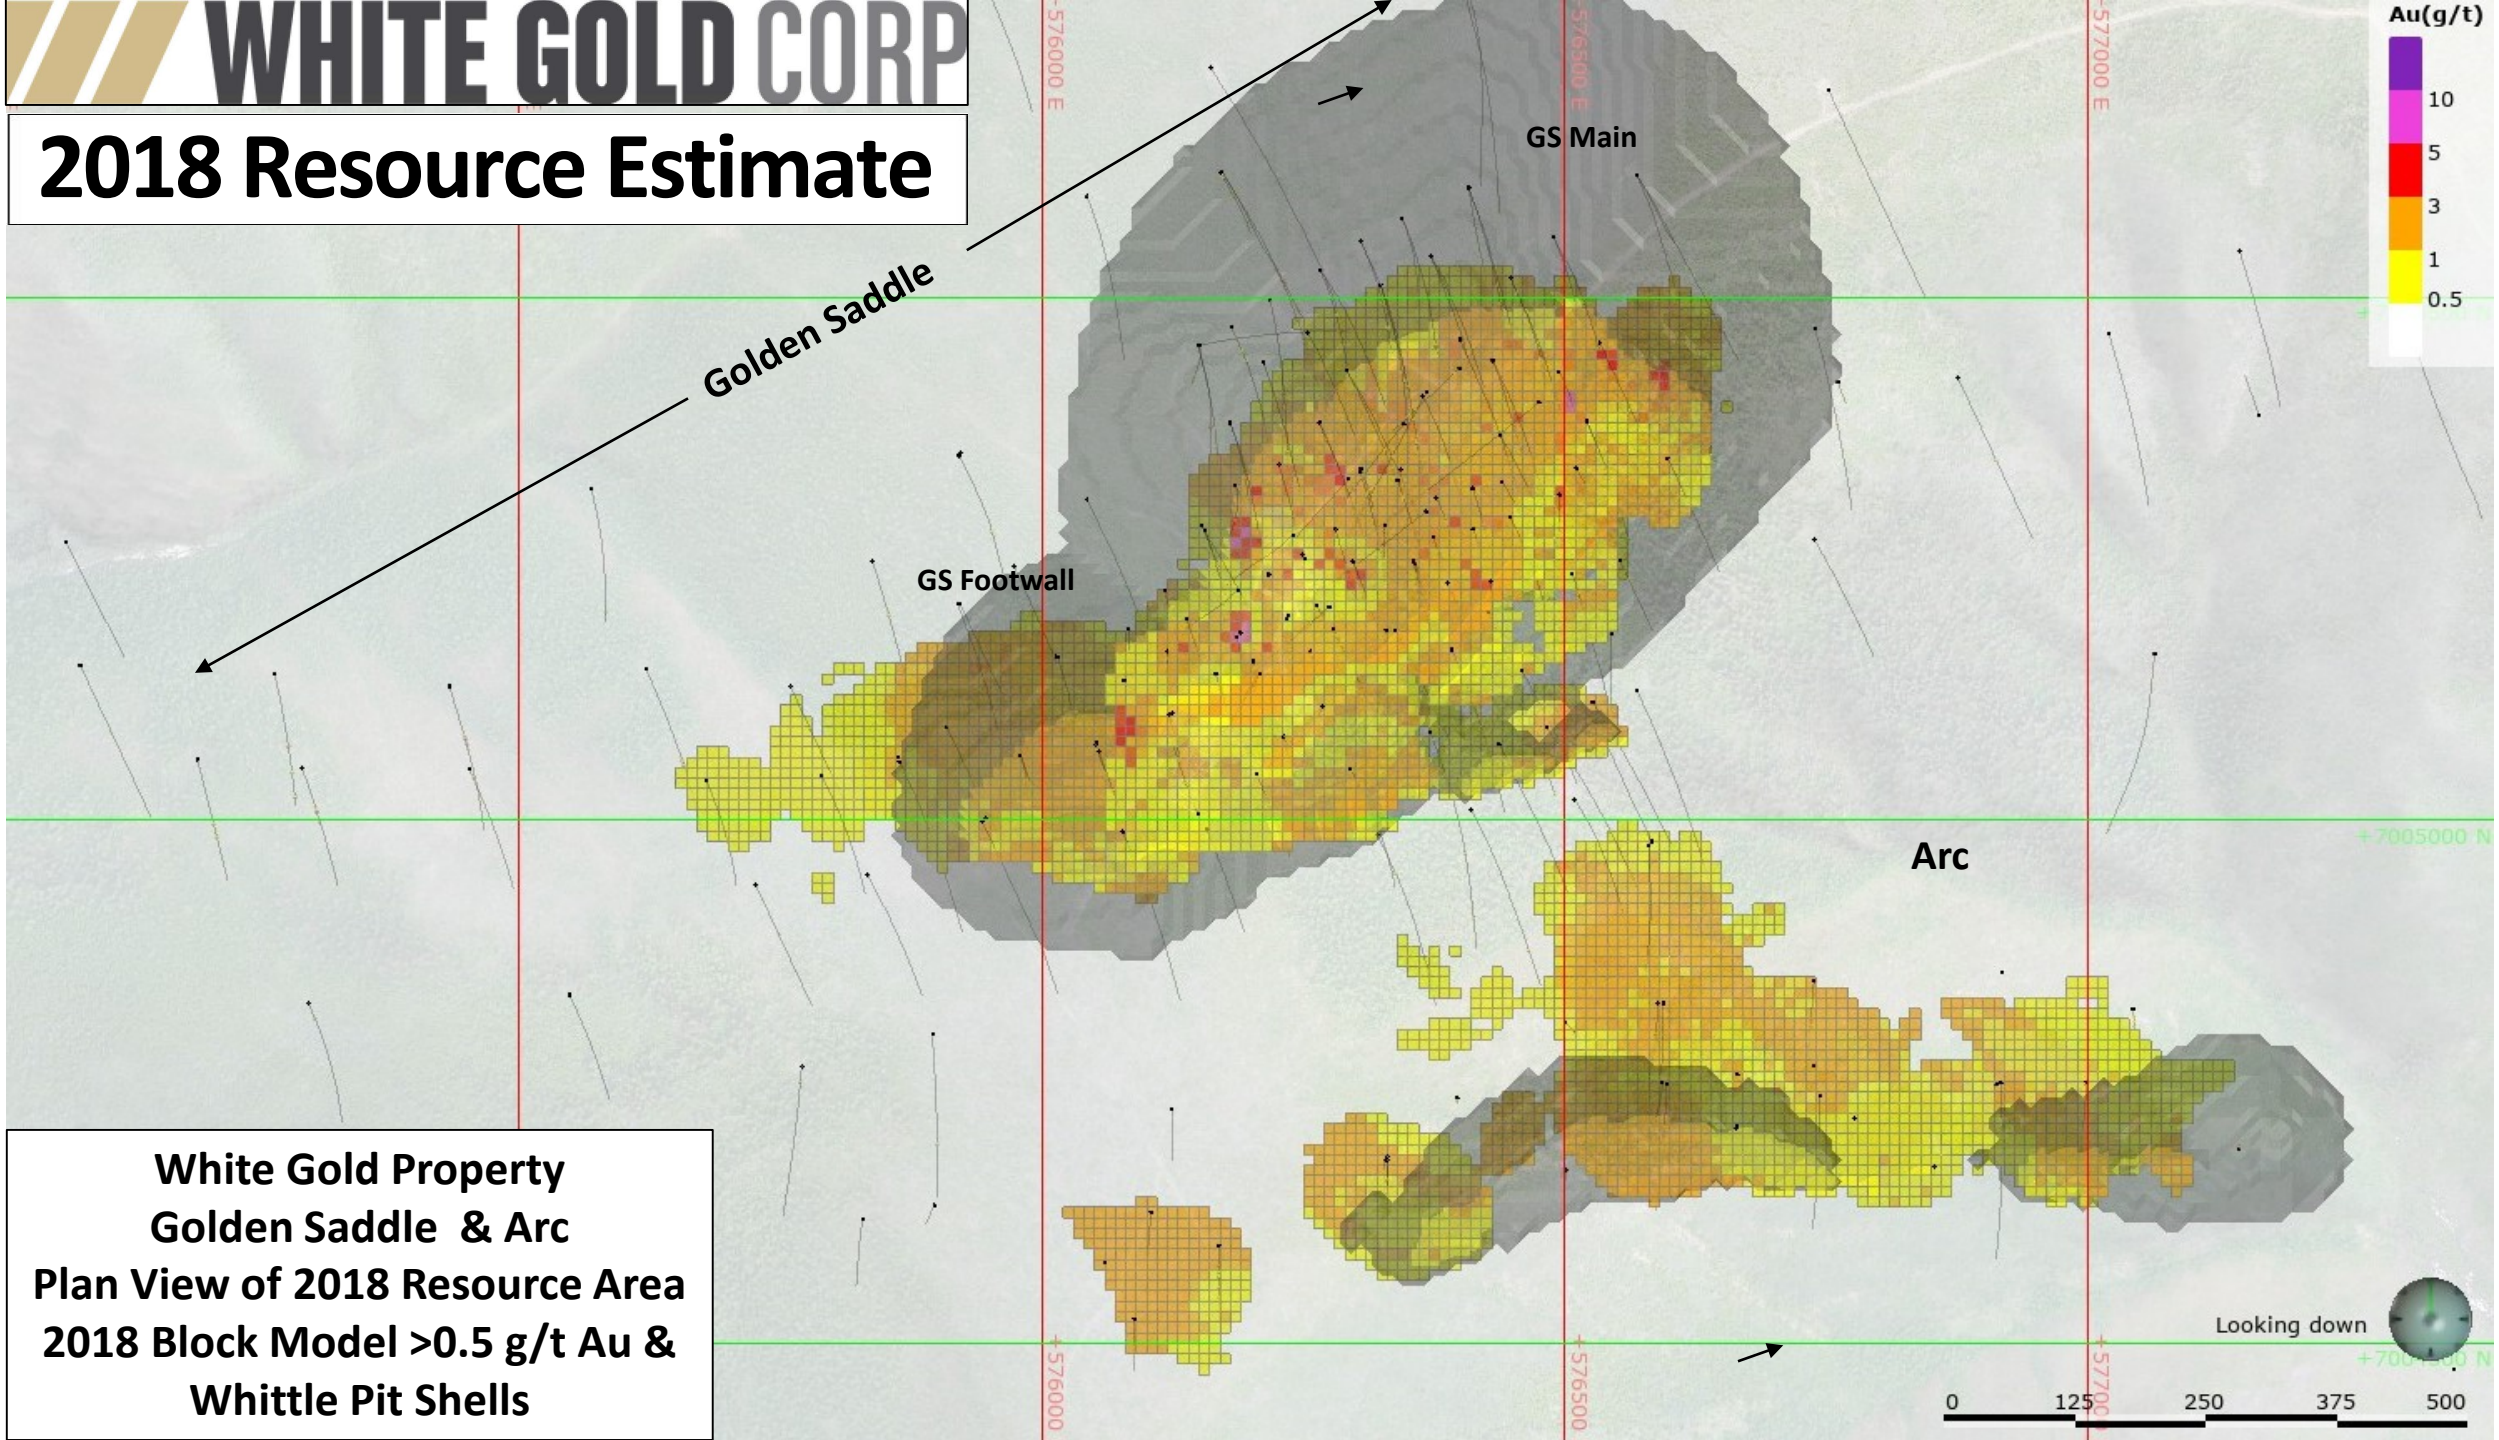

2019 Resource Estimate

2018 Resource Estimate

White Gold Property
Golden Saddle & Arc
Section A: Cross-Section Looking NE
2018 Block Model >0.5 g/t Au & Whittle Pit Shells

**White Gold Property
Golden Saddle
Section B: Cross-Section Looking NE
2019 Block Model >0.5 g/t Au & Whittle Pit Shells**

**White Gold Property
Golden Saddle
Section B: Cross-Section Looking NE
2018 Block Model >0.5 g/t Au & Whittle Pit Shells**

White Gold Property Oblique View of the Golden Saddle & Arc Looking East 2019 Block Model >0.5 g/t Au & Whittle Pit Shells

White Gold Property Oblique View of the Golden Saddle & Arc Looking East 2018 Block Model >0.5 g/t Au & Whittle Pit Shells