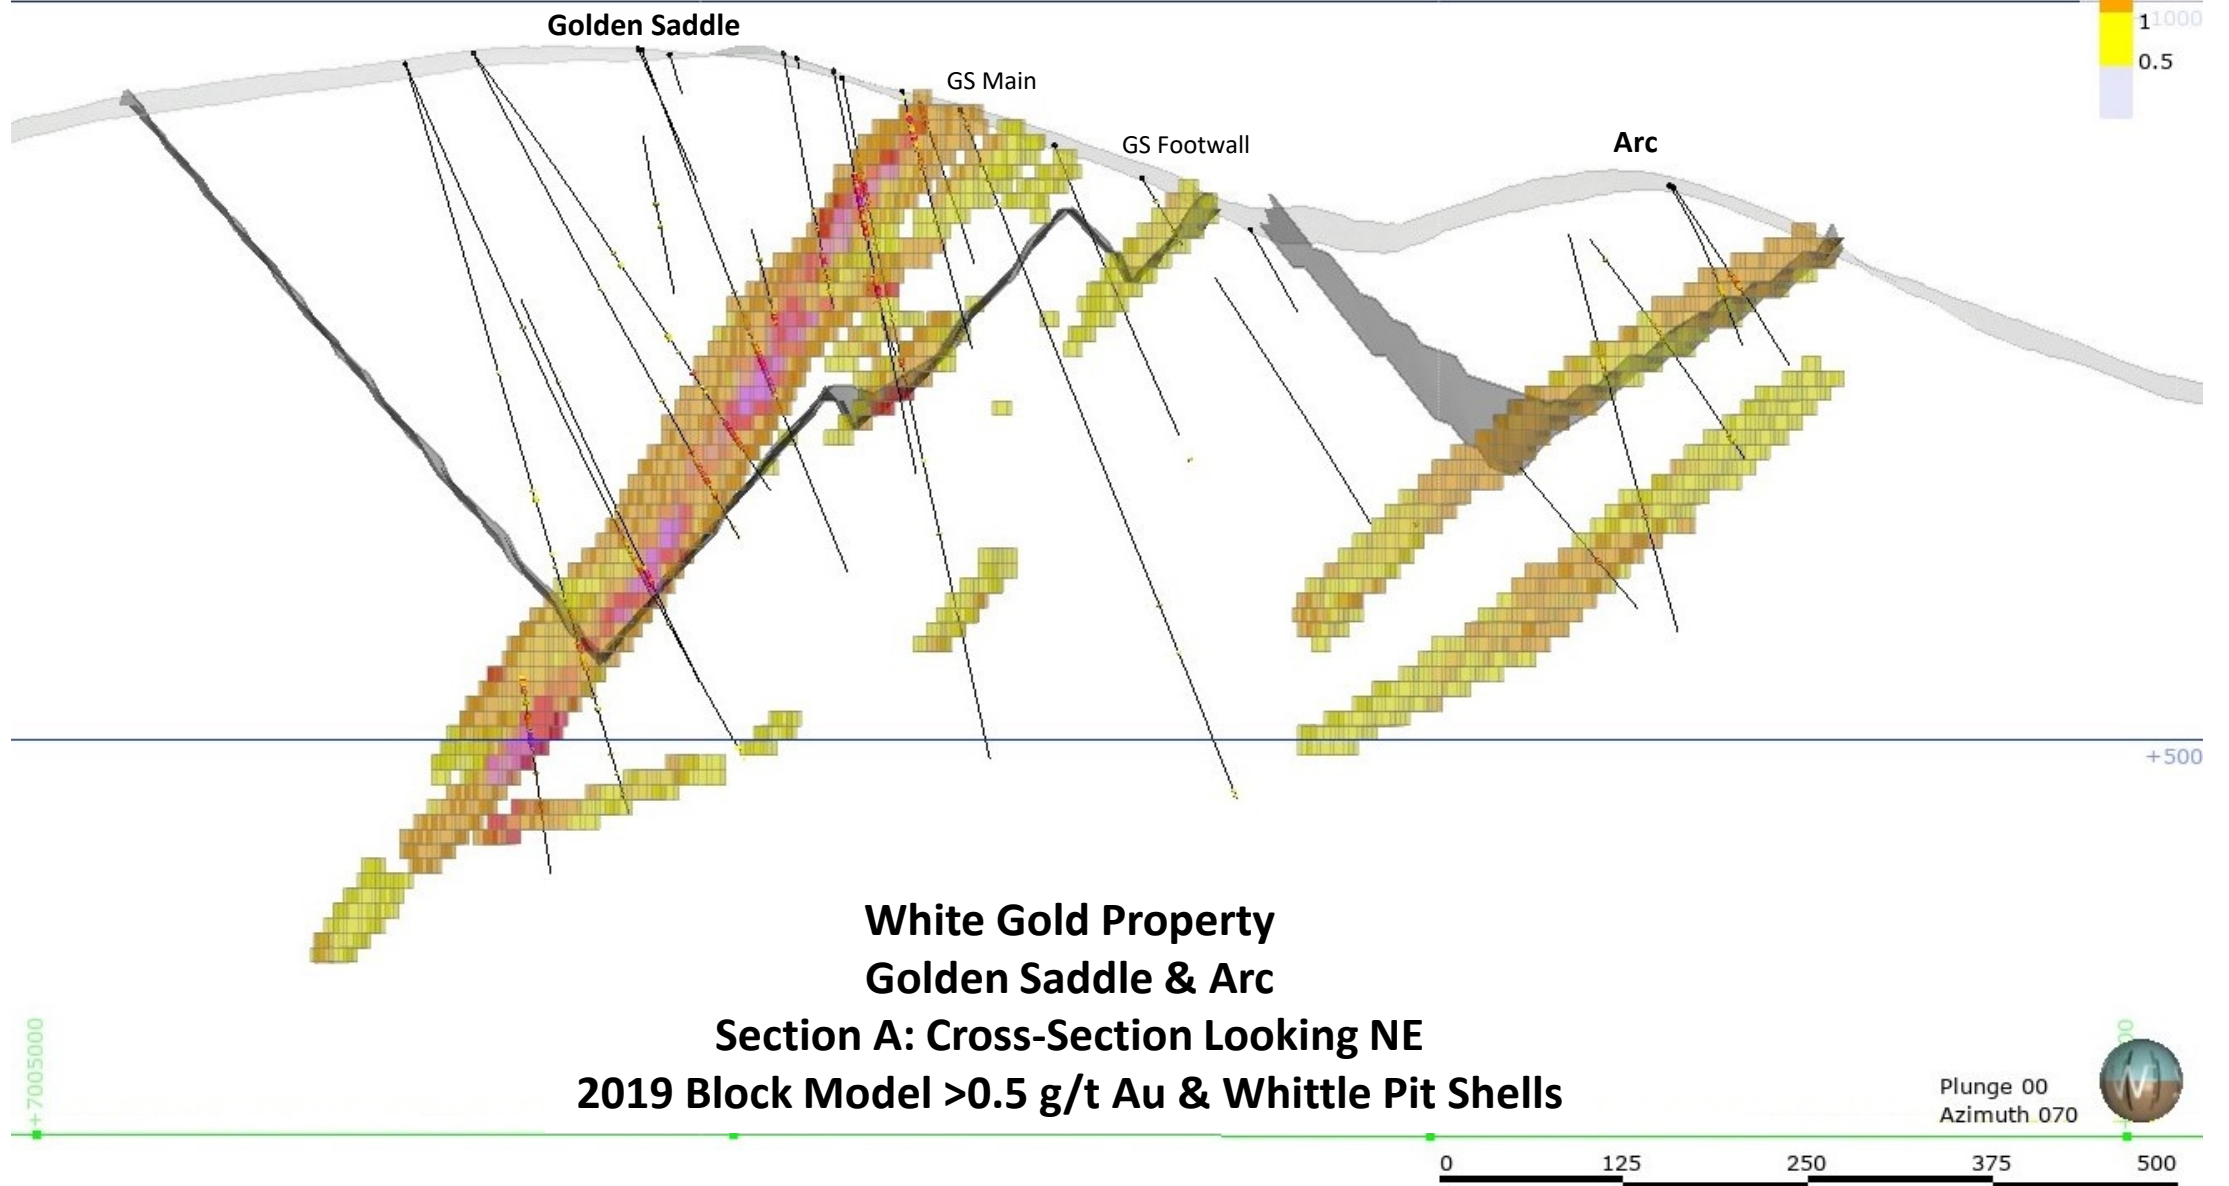

2019 Resource Estimate

2018 Resource Estimate

White Gold Property
Golden Saddle & Arc
Section A: Cross-Section Looking NE
2018 Block Model >0.5 g/t Au & Whittle Pit Shells

**White Gold Property
Golden Saddle
Section B: Cross-Section Looking NE
2019 Block Model >0.5 g/t Au & Whittle Pit Shells**

**White Gold Property
Golden Saddle
Section B: Cross-Section Looking NE
2018 Block Model >0.5 g/t Au & Whittle Pit Shells**

White Gold Property Oblique View of the Golden Saddle & Arc Looking East 2019 Block Model >0.5 g/t Au & Whittle Pit Shells

White Gold Property Oblique View of the Golden Saddle & Arc Looking East 2018 Block Model >0.5 g/t Au & Whittle Pit Shells