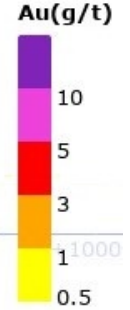

2019 Resource Estimate

2018 Resource Estimate

White Gold Property
Golden Saddle & Arc
Section A: Cross-Section Looking NE
2018 Block Model >0.5 g/t Au & Whittle Pit Shells

**White Gold Property
Golden Saddle
Section B: Cross-Section Looking NE
2019 Block Model >0.5 g/t Au & Whittle Pit Shells**

**White Gold Property
Golden Saddle
Section B: Cross-Section Looking NE
2018 Block Model >0.5 g/t Au & Whittle Pit Shells**

White Gold Property Oblique View of the Golden Saddle & Arc Looking East 2019 Block Model >0.5 g/t Au & Whittle Pit Shells

White Gold Property Oblique View of the Golden Saddle & Arc Looking East 2018 Block Model >0.5 g/t Au & Whittle Pit Shells