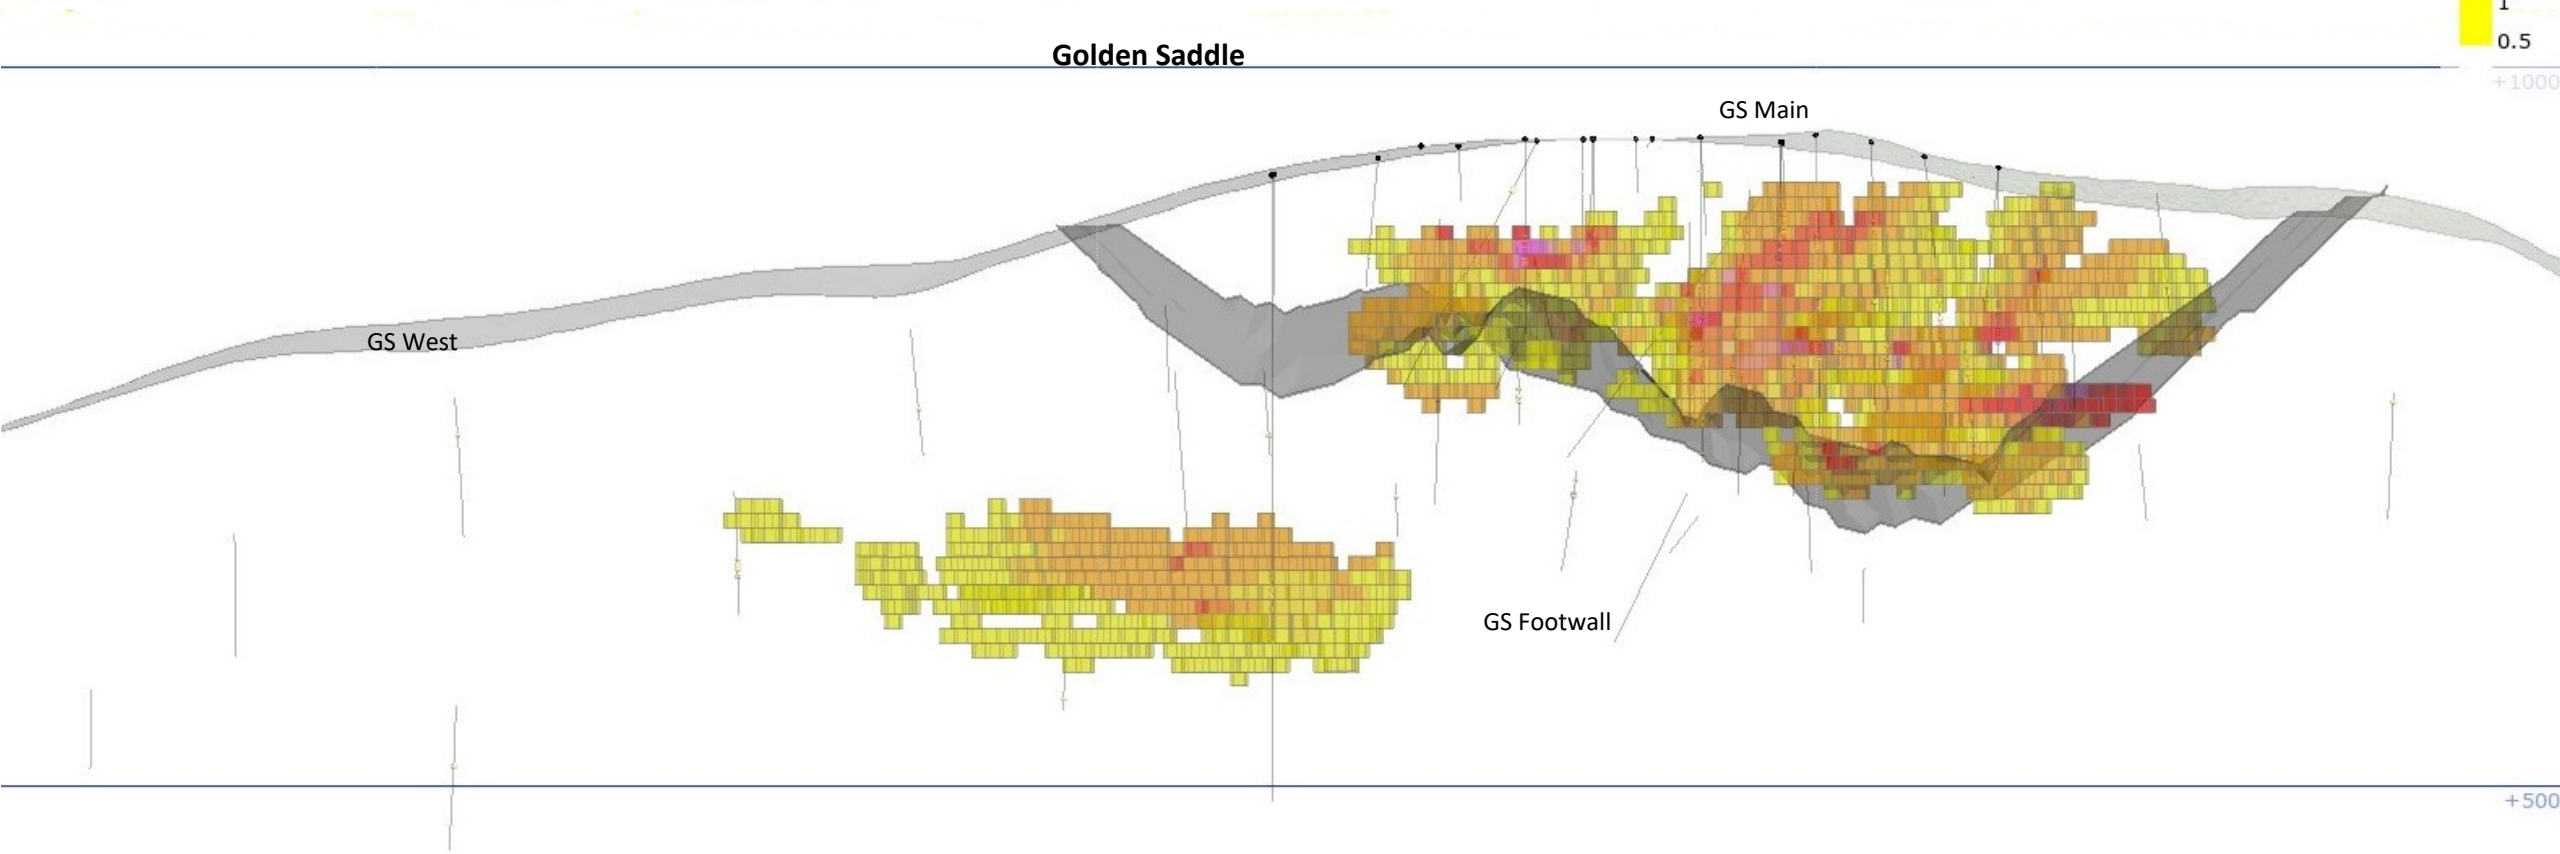

2019 Resource Estimate

2018 Resource Estimate

White Gold Property
Golden Saddle & Arc
Section A: Cross-Section Looking NE
2018 Block Model >0.5 g/t Au & Whittle Pit Shells

**White Gold Property
Golden Saddle
Section B: Cross-Section Looking NE
2019 Block Model >0.5 g/t Au & Whittle Pit Shells**

**White Gold Property
Golden Saddle
Section B: Cross-Section Looking NE
2018 Block Model >0.5 g/t Au & Whittle Pit Shells**

White Gold Property Oblique View of the Golden Saddle & Arc Looking East 2019 Block Model >0.5 g/t Au & Whittle Pit Shells

White Gold Property Oblique View of the Golden Saddle & Arc Looking East 2018 Block Model >0.5 g/t Au & Whittle Pit Shells