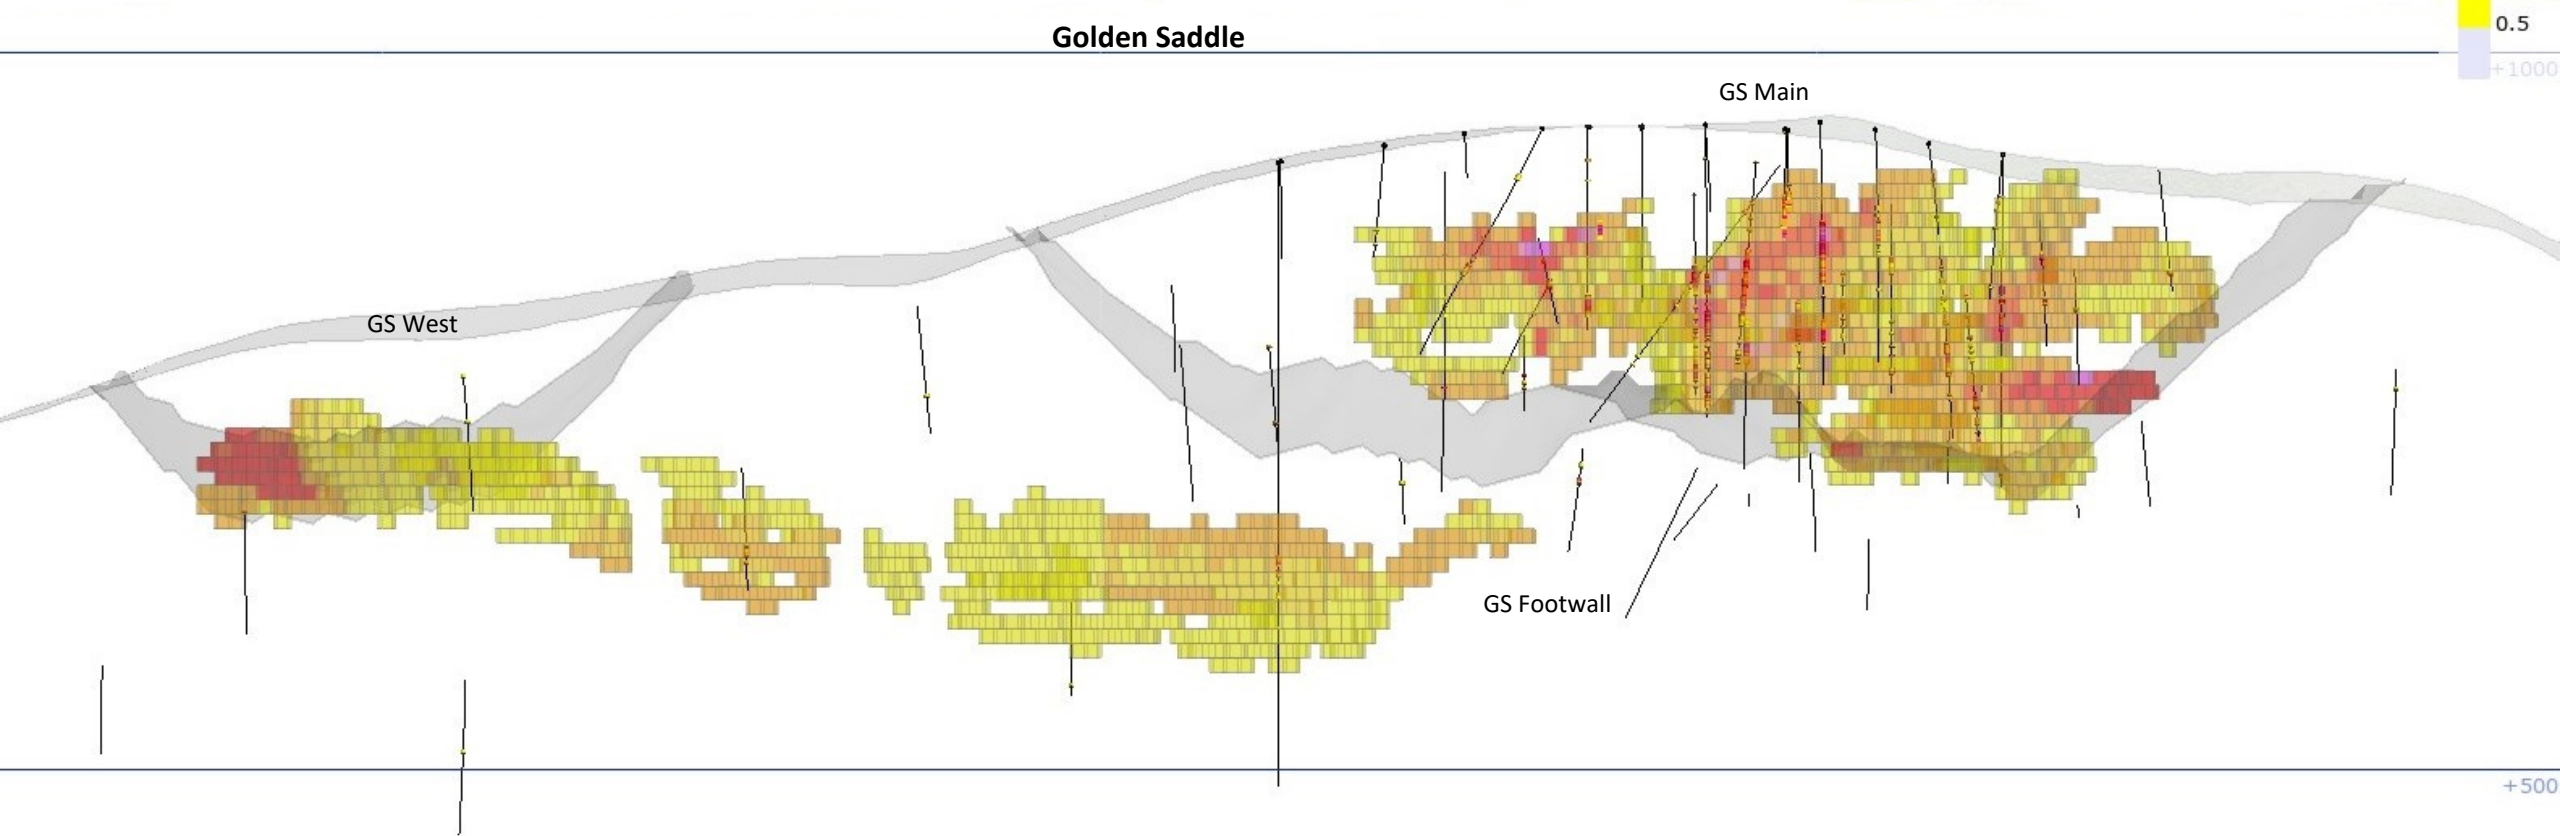

2019 Resource Estimate

2018 Resource Estimate

White Gold Property
Golden Saddle & Arc
Section A: Cross-Section Looking NE
2018 Block Model >0.5 g/t Au & Whittle Pit Shells

**White Gold Property
Golden Saddle
Section B: Cross-Section Looking NE
2019 Block Model >0.5 g/t Au & Whittle Pit Shells**

**White Gold Property
Golden Saddle
Section B: Cross-Section Looking NE
2018 Block Model >0.5 g/t Au & Whittle Pit Shells**

White Gold Property Oblique View of the Golden Saddle & Arc Looking East 2019 Block Model >0.5 g/t Au & Whittle Pit Shells

White Gold Property Oblique View of the Golden Saddle & Arc Looking East 2018 Block Model >0.5 g/t Au & Whittle Pit Shells