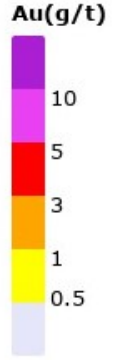

2019 Resource Estimate

2018 Resource Estimate

White Gold Property
Golden Saddle & Arc
Section A: Cross-Section Looking NE
2018 Block Model >0.5 g/t Au & Whittle Pit Shells

**White Gold Property
Golden Saddle
Section B: Cross-Section Looking NE
2019 Block Model >0.5 g/t Au & Whittle Pit Shells**

**White Gold Property
Golden Saddle
Section B: Cross-Section Looking NE
2018 Block Model >0.5 g/t Au & Whittle Pit Shells**

White Gold Property Oblique View of the Golden Saddle & Arc Looking East 2019 Block Model >0.5 g/t Au & Whittle Pit Shells

White Gold Property Oblique View of the Golden Saddle & Arc Looking East 2018 Block Model >0.5 g/t Au & Whittle Pit Shells