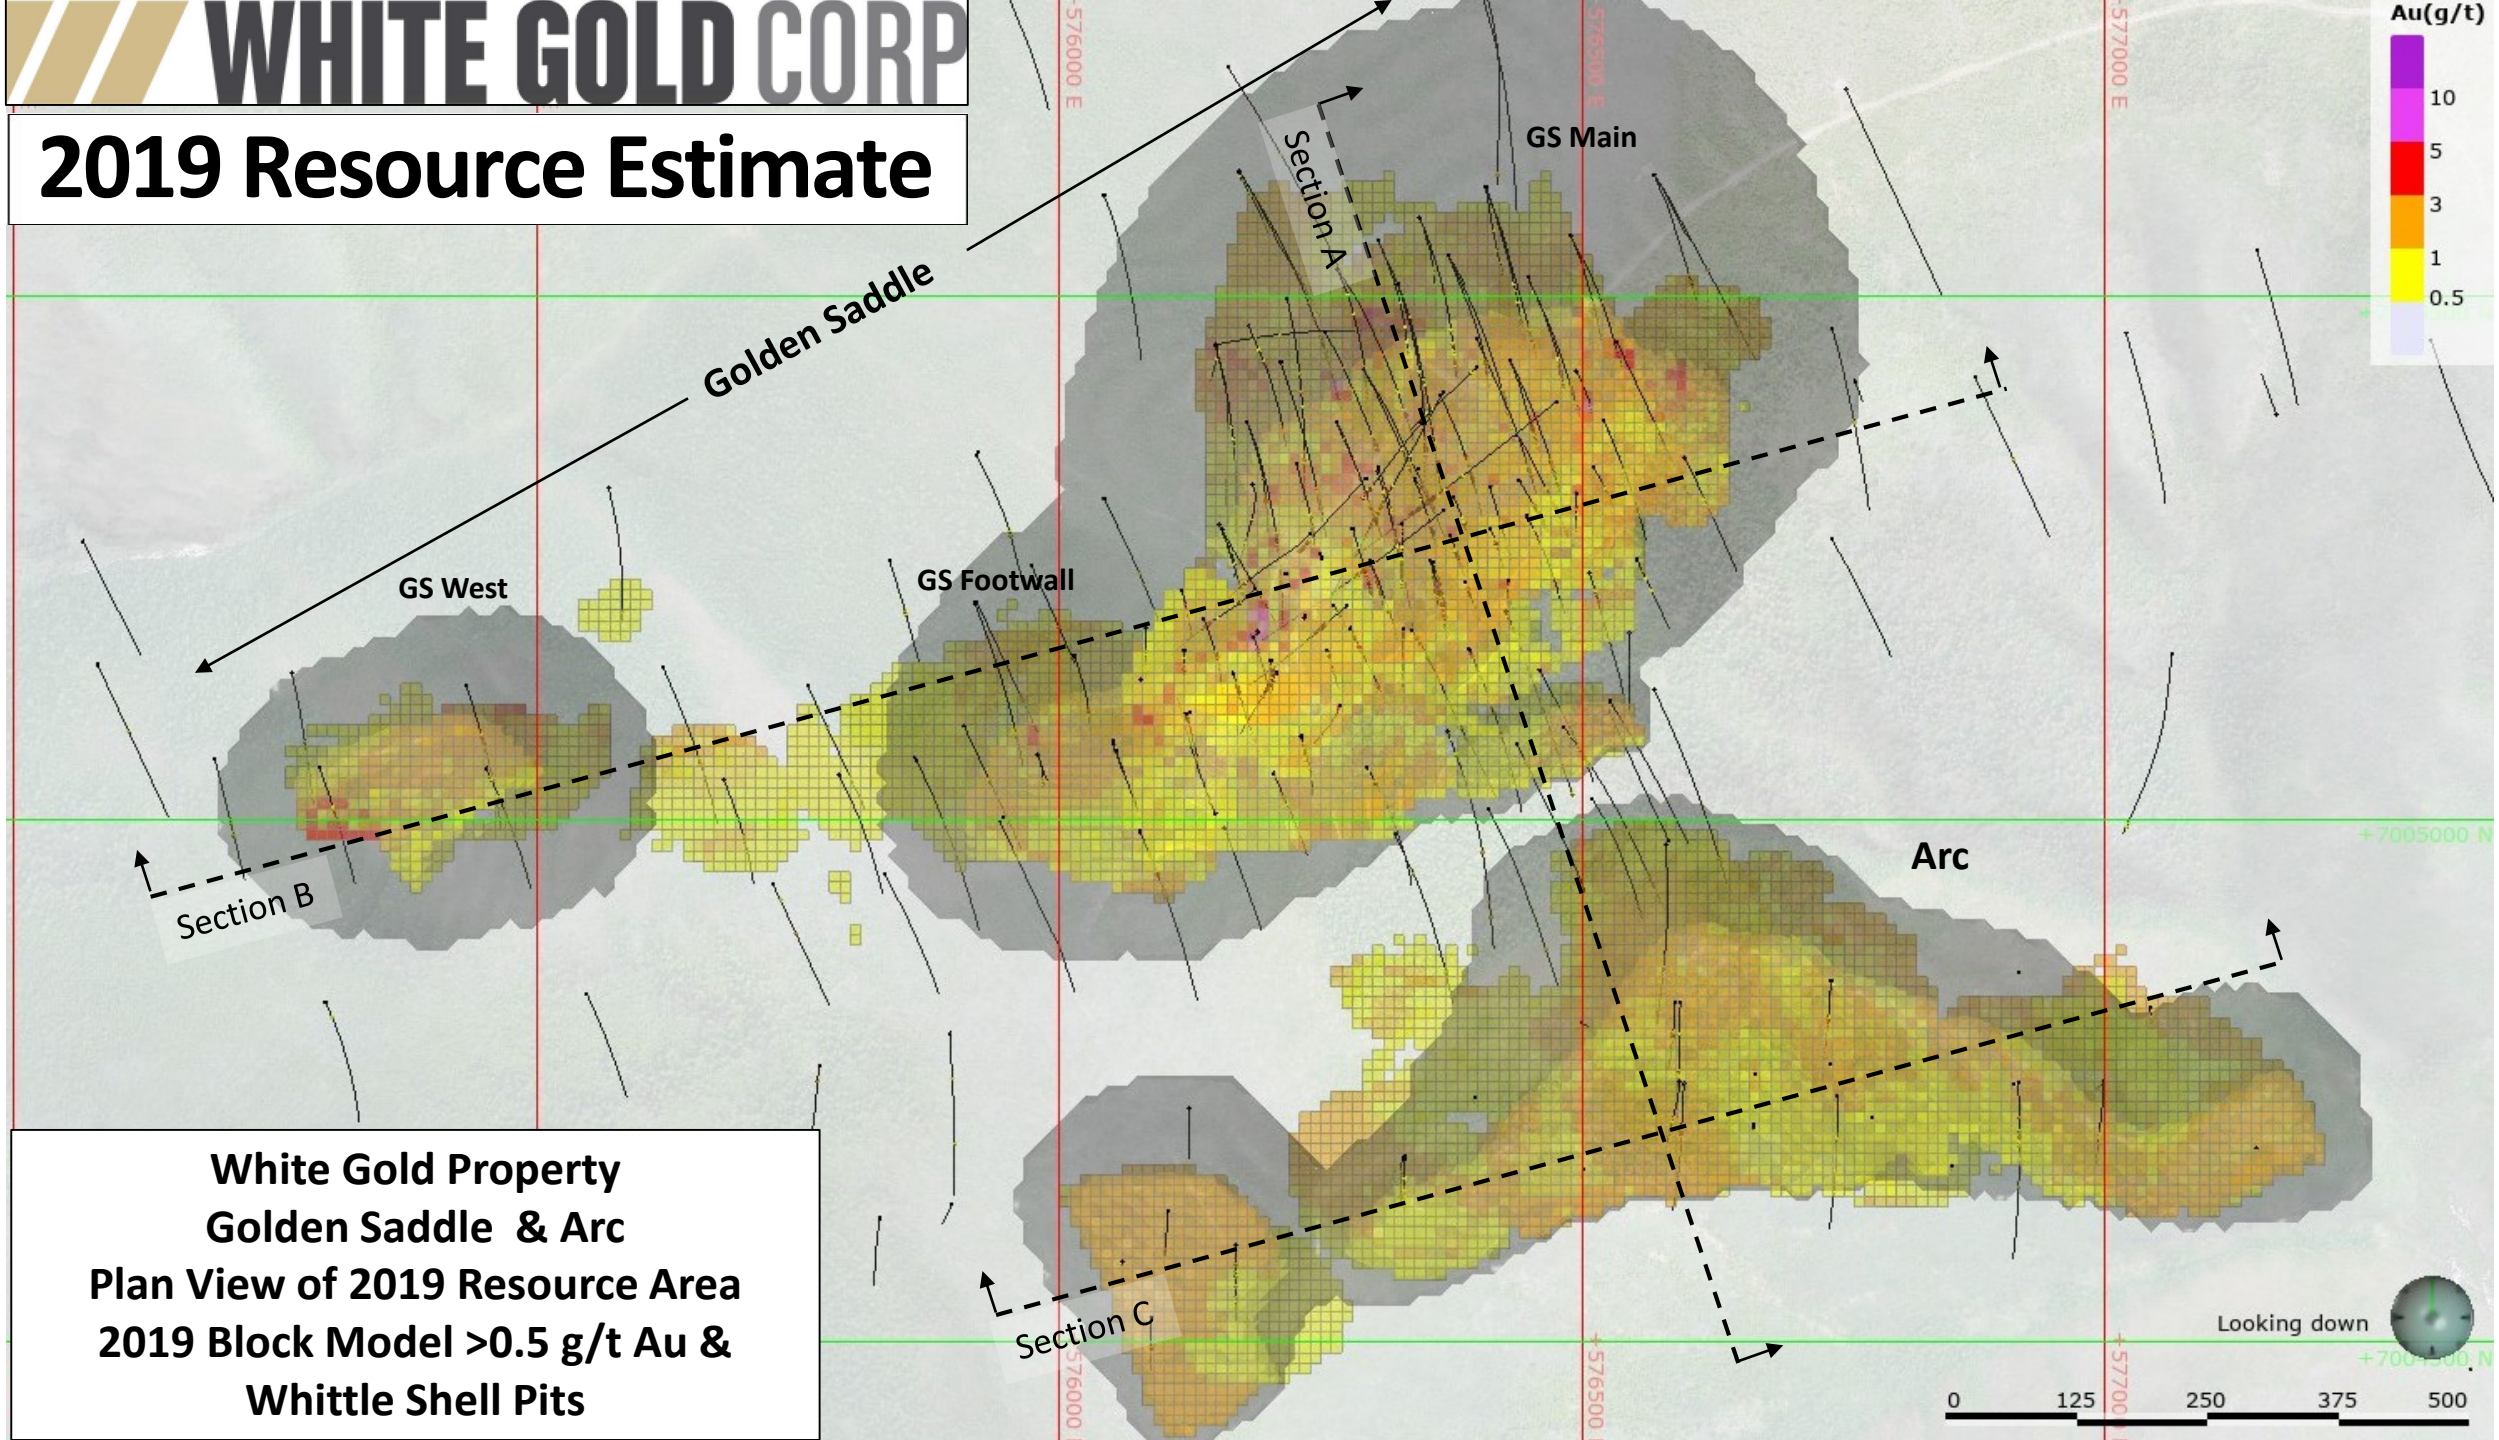

2019 Resource Estimate

2018 Resource Estimate

White Gold Property
Golden Saddle & Arc
Section A: Cross-Section Looking NE
2018 Block Model >0.5 g/t Au & Whittle Pit Shells

**White Gold Property
Golden Saddle
Section B: Cross-Section Looking NE
2019 Block Model >0.5 g/t Au & Whittle Pit Shells**

**White Gold Property
Golden Saddle
Section B: Cross-Section Looking NE
2018 Block Model >0.5 g/t Au & Whittle Pit Shells**

White Gold Property Oblique View of the Golden Saddle & Arc Looking East 2019 Block Model >0.5 g/t Au & Whittle Pit Shells

White Gold Property Oblique View of the Golden Saddle & Arc Looking East 2018 Block Model >0.5 g/t Au & Whittle Pit Shells