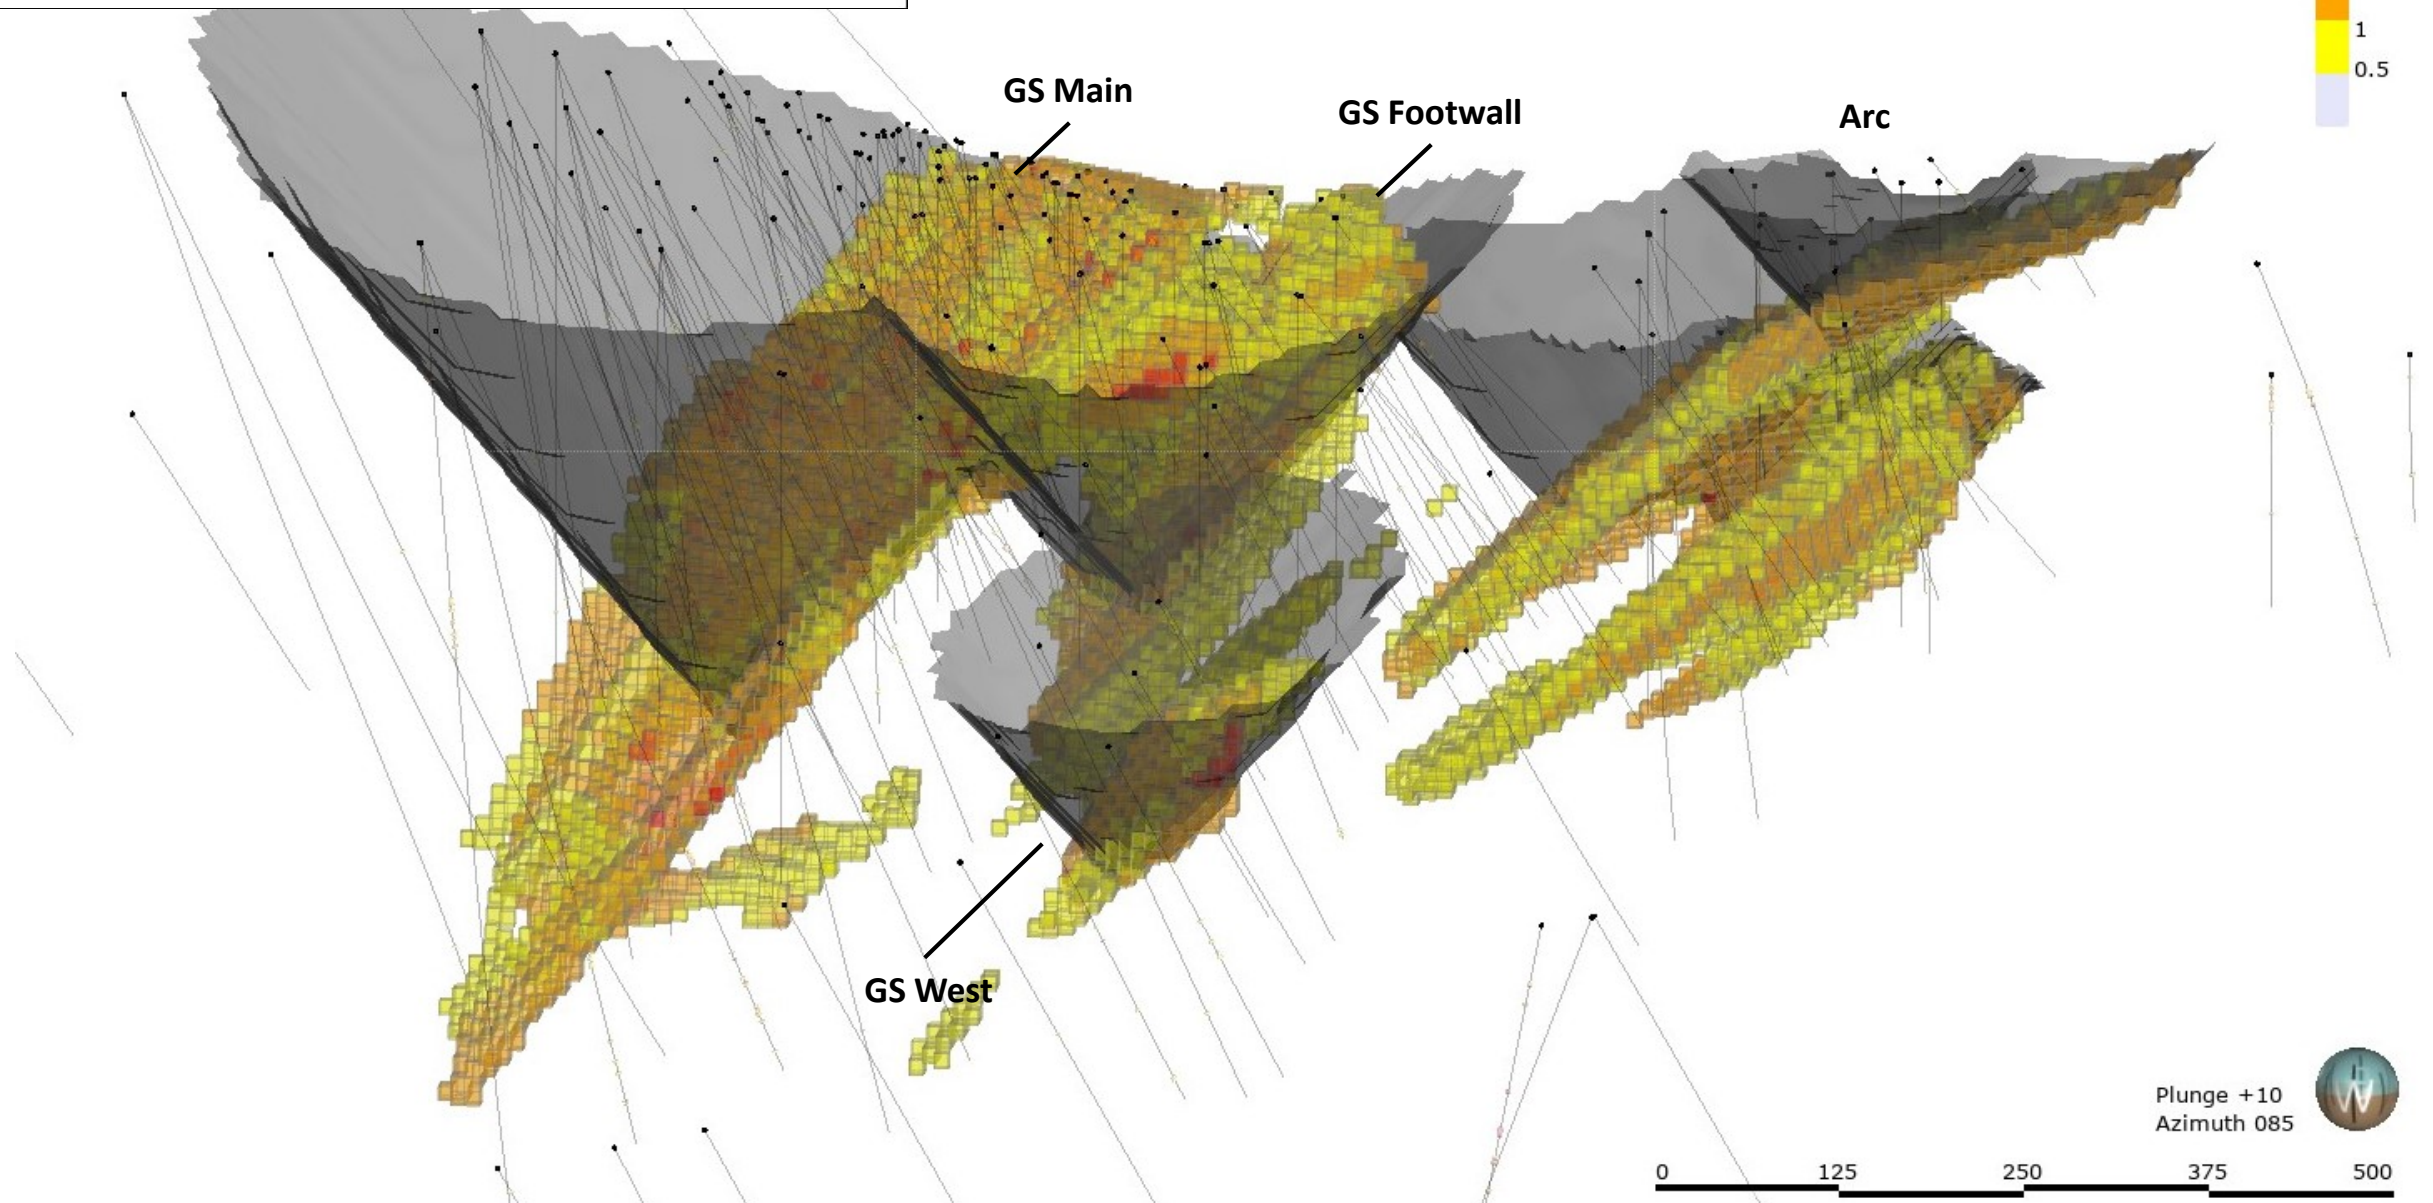

2019 Resource Estimate

2018 Resource Estimate

White Gold Property
Golden Saddle & Arc
Section A: Cross-Section Looking NE
2018 Block Model >0.5 g/t Au & Whittle Pit Shells

**White Gold Property
Golden Saddle
Section B: Cross-Section Looking NE
2019 Block Model >0.5 g/t Au & Whittle Pit Shells**

**White Gold Property
Golden Saddle
Section B: Cross-Section Looking NE
2018 Block Model >0.5 g/t Au & Whittle Pit Shells**

White Gold Property Oblique View of the Golden Saddle & Arc Looking East 2019 Block Model >0.5 g/t Au & Whittle Pit Shells

White Gold Property Oblique View of the Golden Saddle & Arc Looking East 2018 Block Model >0.5 g/t Au & Whittle Pit Shells